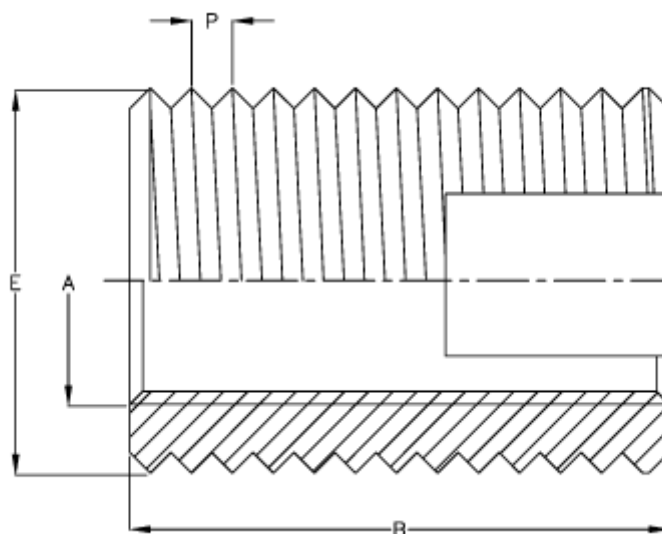

Data Sheet

Article number: 12302000080400
Description: KLEE-coil 302 000 080.400
M8 Stainless 1.4105

Measures

| | |
|---------------------------|------------------|
| Female thread A | = M8 |
| Length B | = 15 |
| Male thread E | = 12.0 |
| Min hole depth blind hole | = 18 |
| Recommended bore diameter | = 10.9 to 11.2 |
| Thread pitch P | = 1.50 |
| Type | = 302 000 080xxx |